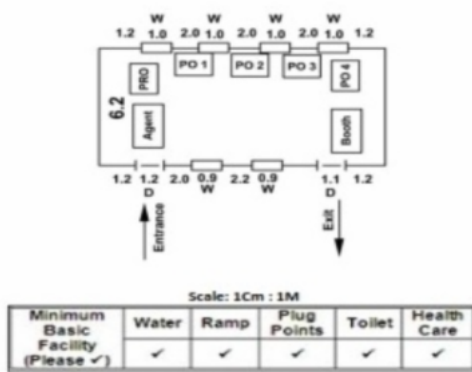

Nazri Naksha

Google Map View

Cad View