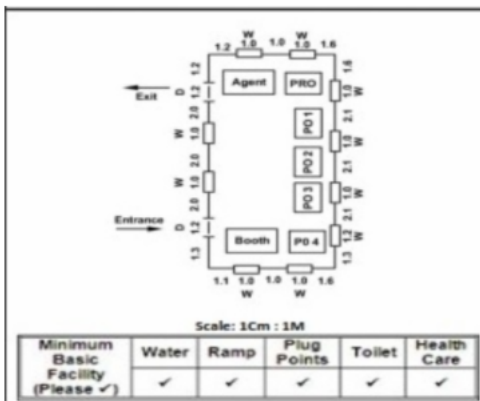

Nazri Naksha

Google Map View

Polling Station Building Front View

Polling Station Front View

Cad View

Key MAP View