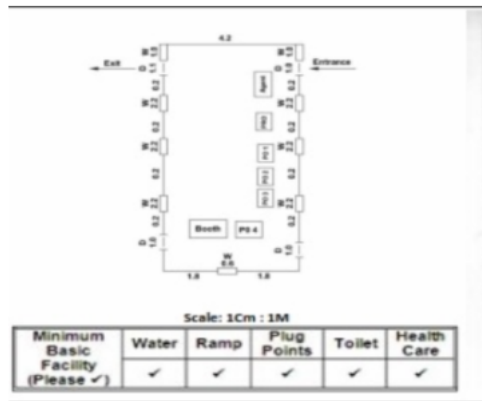

Nazri Naksha

Google Map View

Polling Station Building Front View

Polling Station Front View

Cad View

Key MAP View