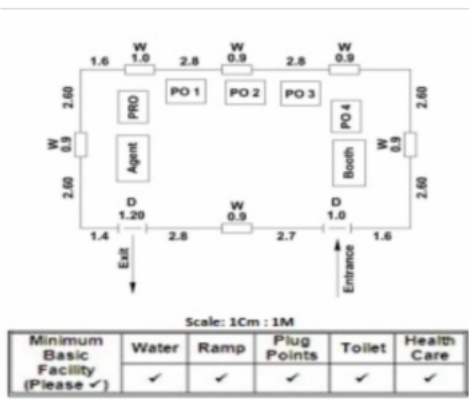

Nazri Naksha

Google Map View

Cad View