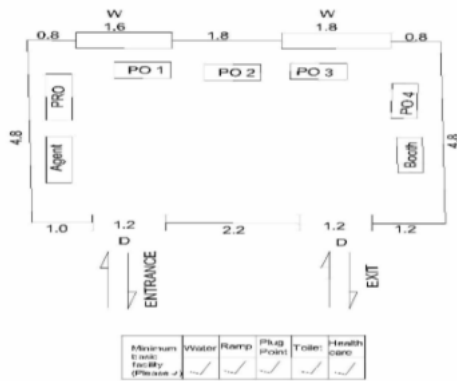

Nazri Naksha

Google Map View

Polling Station Building Front View

Polling Station Front View

Cad View

Key MAP View