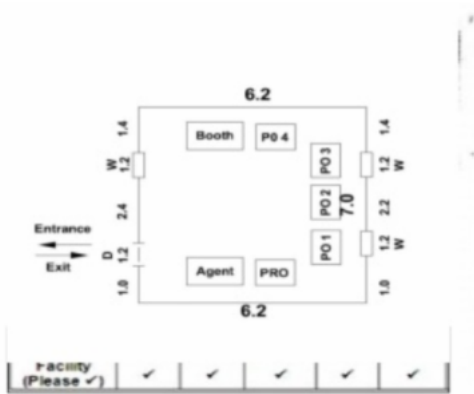

Nazri Naksha

Google Map View

Cad View