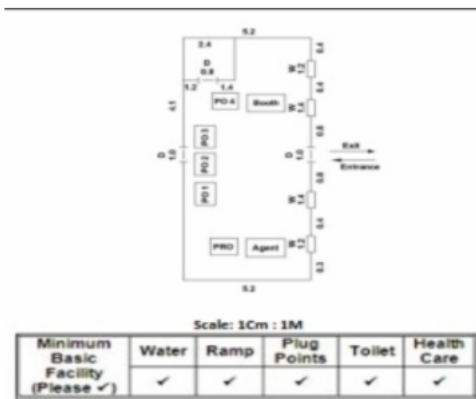

Nazri Naksha

Google Map View

Polling Station Building Front View

Polling Station Front View

Cad View

Key MAP View