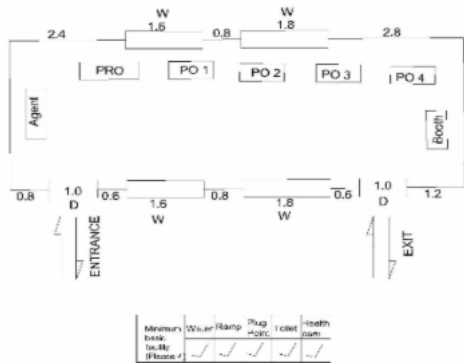

Nazri Naksha

Google Map View

Polling Station Building Front View

Polling Station Front View

Cad View

Key MAP View