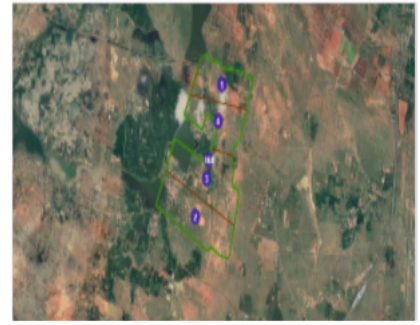

Nazri Naksha

Google Map View