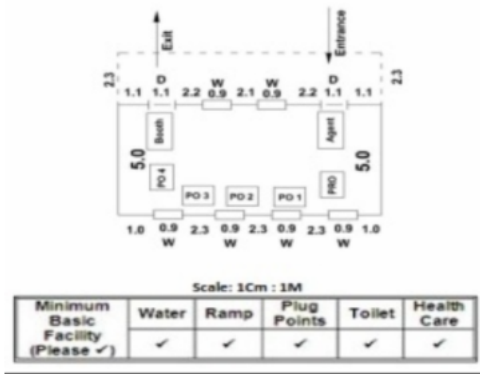

Nazri Naksha

Google Map View

Polling Station Building Front View

Polling Station Front View

Cad View

Key MAP View