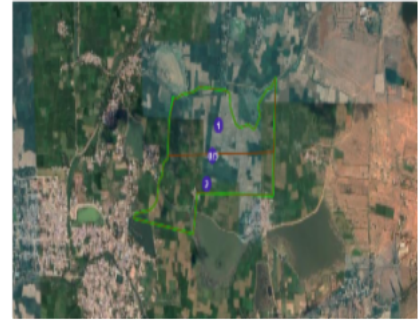

Nazri Naksha

Google Map View