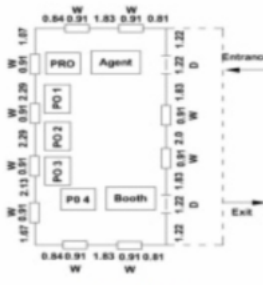

கையொப்பம்

Nazri Naksha

Google Map View

Polling Station Building Front View

Polling Station Front View

Cad View

Key MAP View

Scale: 1Cm : 1M