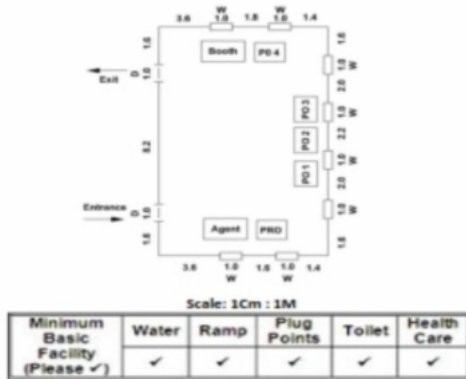

Nazri Naksha

Google Map View

Polling Station Building Front View

Polling Station Front View

Cad View

Key MAP View