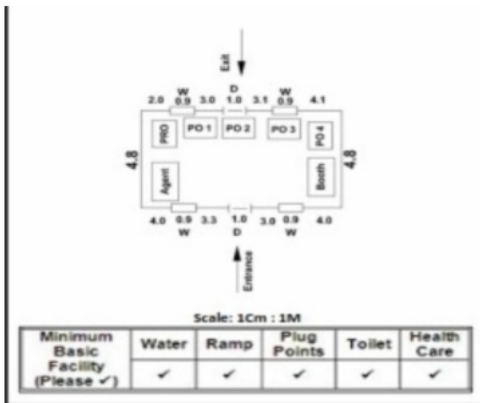

Nazri Naksha

Google Map View

Cad View