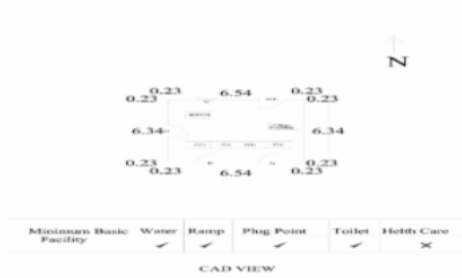

Nazri Naksha

Google Map View

Polling Station Building Front View

Polling Station Front View

Cad View

Key MAP View