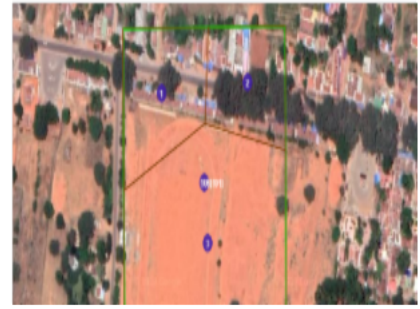

Nazri Naksha

Google Map View