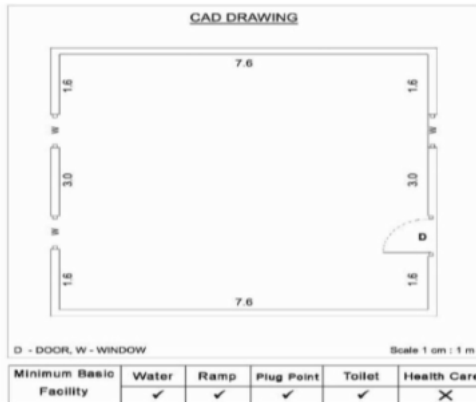

Nazri Naksha

Google Map View

Polling Station Building Front View

Polling Station Front View

Cad View

Key MAP View