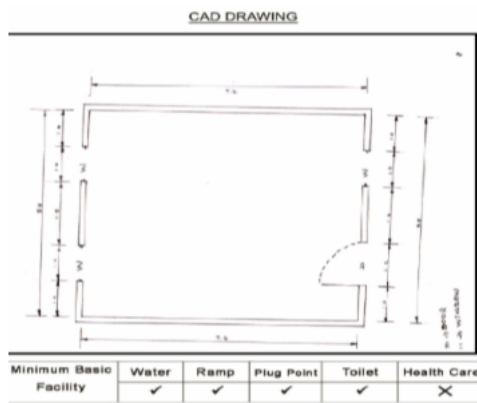

Nazri Naksha

Google Map View

Polling Station Building Front View

Polling Station Front View

Cad View

Key MAP View