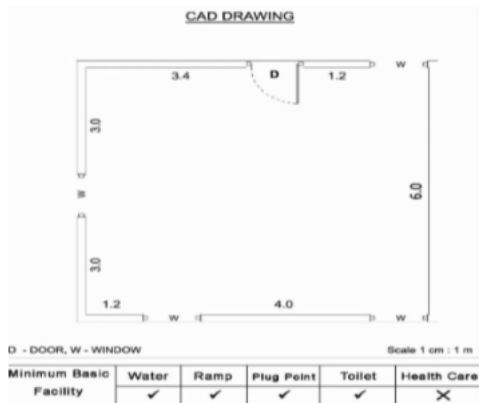

Nazri Naksha

Google Map View

Polling Station Building Front View

Polling Station Front View

Cad View

Key MAP View