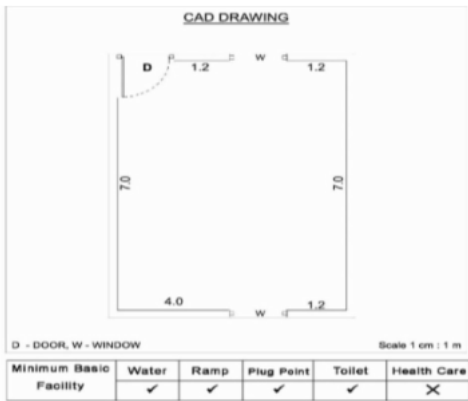

Nazri Naksha

Google Map View

Polling Station Building Front View

Polling Station Front View

Cad View

Key MAP View