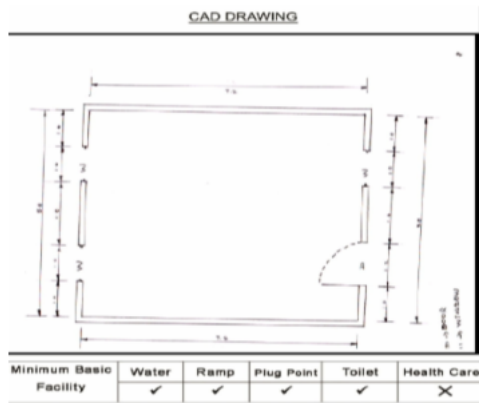

Nazri Naksha

Google Map View

Polling Station Building Front View

Polling Station Front View

Cad View

Key MAP View