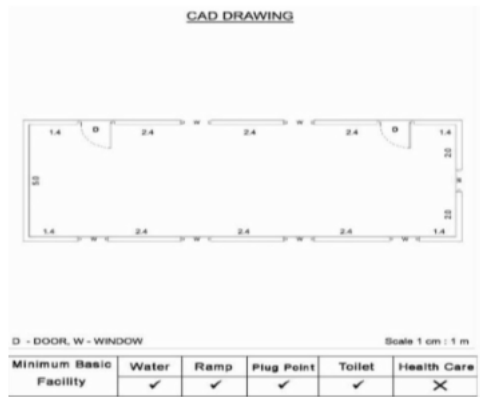

Nazri Naksha

Google Map View

Polling Station Building Front View

Polling Station Front View

Cad View

Key MAP View