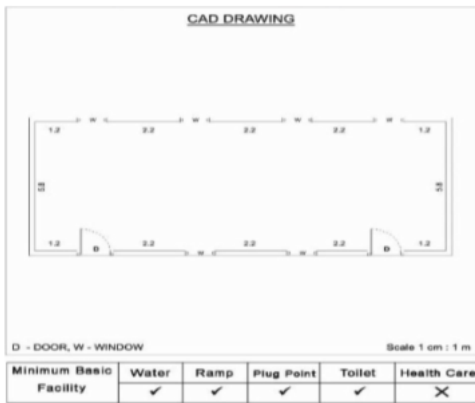

Nazri Naksha

Google Map View

Polling Station Building Front View

Polling Station Front View

Cad View

Key MAP View