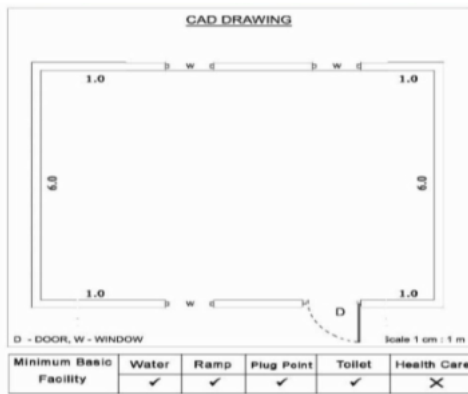

Nazri Naksha

Google Map View

Polling Station Building Front View

Polling Station Front View

Cad View

Key MAP View