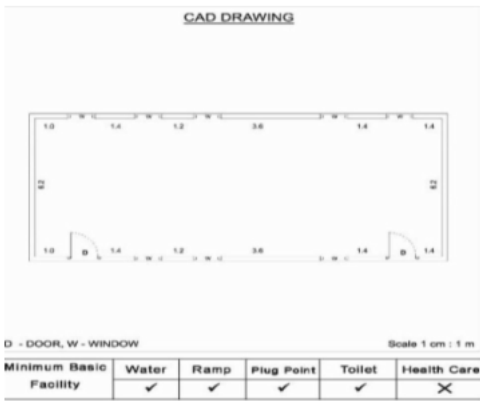

Nazri Naksha

Google Map View

Polling Station Building Front View

Polling Station Front View

Cad View

Key MAP View