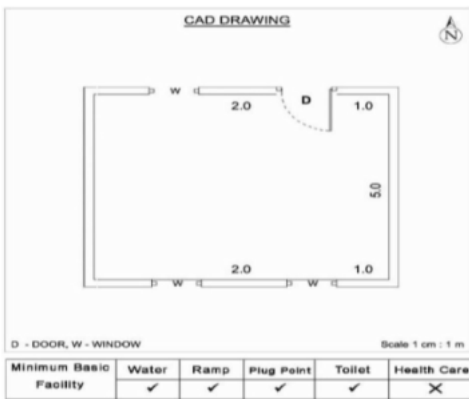

Nazri Naksha

Google Map View

Polling Station Building Front View

Polling Station Front View

Cad View

Key MAP View