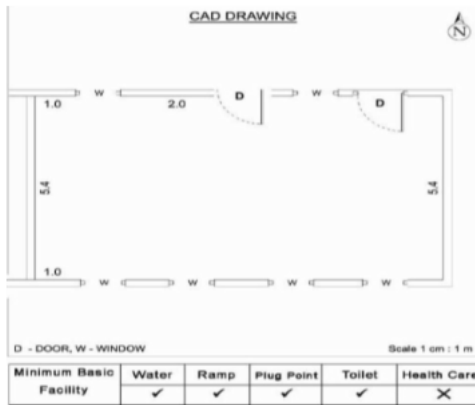

Nazri Naksha

Google Map View

Polling Station Building Front View

Polling Station Front View

Cad View

Key MAP View