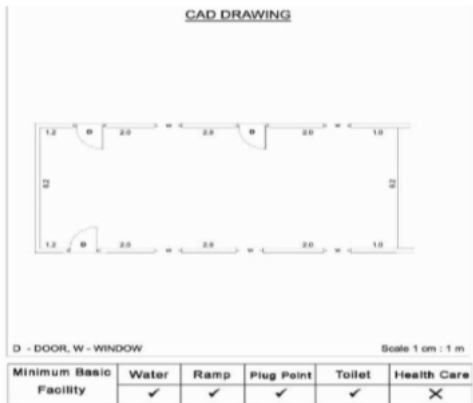

Nazri Naksha

Google Map View

Polling Station Building Front View

Polling Station Front View

Cad View

Key MAP View