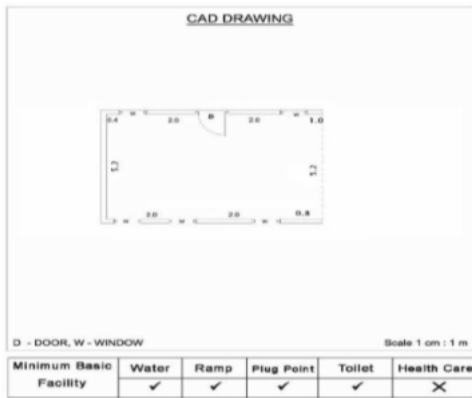

Nazri Naksha

Google Map View

Polling Station Building Front View

Polling Station Front View

Cad View

Key MAP View