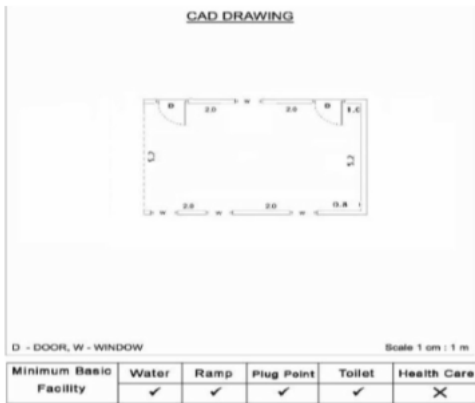

Nazri Naksha

Google Map View

Polling Station Building Front View

Polling Station Front View

Cad View

Key MAP View