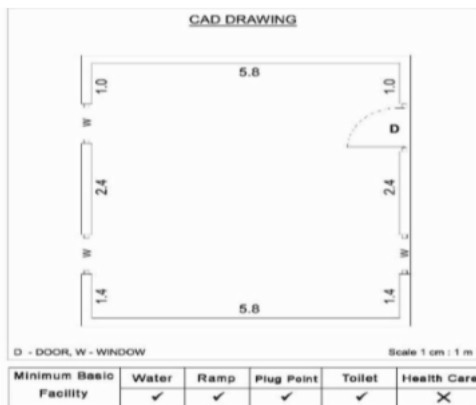

Nazri Naksha

Google Map View

Polling Station Building Front View

Polling Station Front View

Cad View

Key MAP View