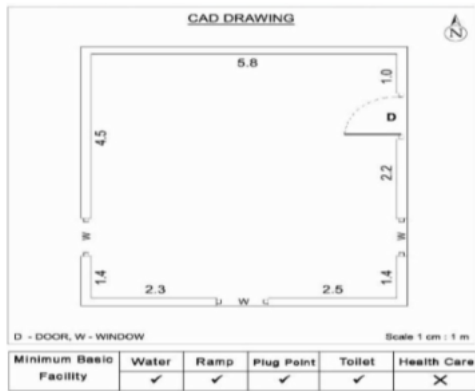

Nazri Naksha

Google Map View

Polling Station Building Front View

Polling Station Front View

Cad View

Key MAP View