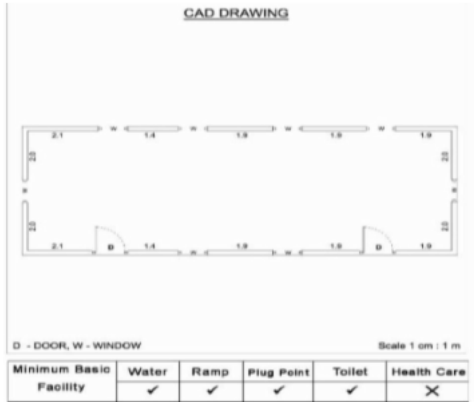

Nazri Naksha

Google Map View

Polling Station Building Front View

Polling Station Front View

Cad View

Key MAP View