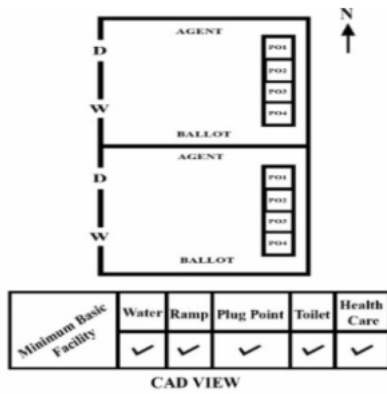

Nazri Naksha

Google Map View

Polling Station Building Front View

Polling Station Front View

Cad View

Key MAP View