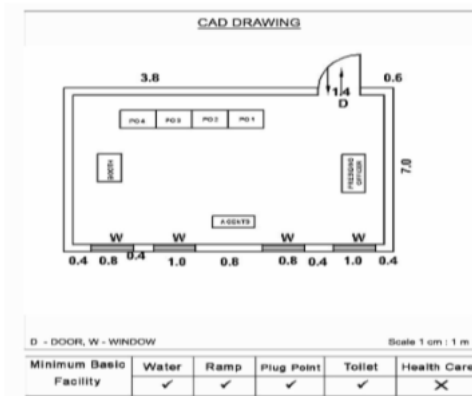

Nazri Naksha

Google Map View

Polling Station Building Front View

Polling Station Front View

Cad View

Key MAP View