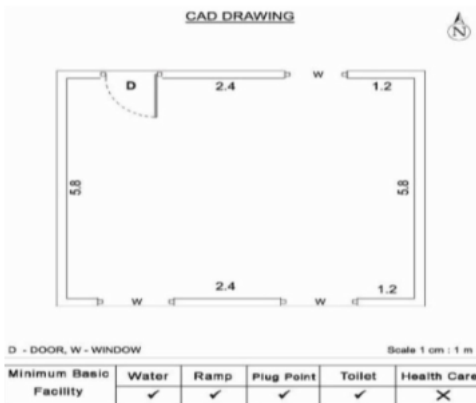

Nazri Naksha

Google Map View

Polling Station Building Front View

Polling Station Front View

Cad View

Key MAP View