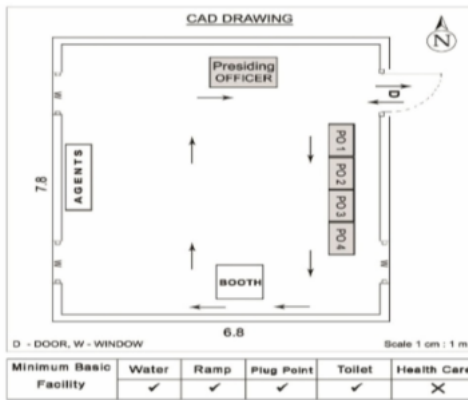

Nazri Naksha

Google Map View

Polling Station Building Front View

Polling Station Front View

Cad View

Key MAP View