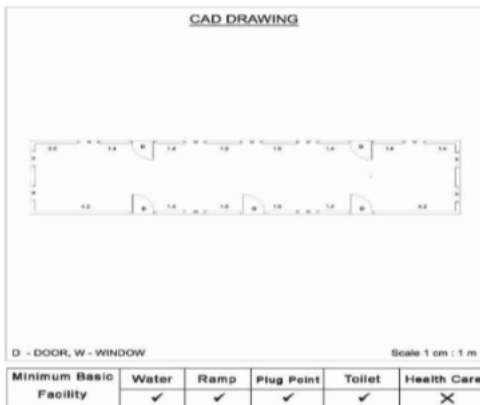

Nazri Naksha

Google Map View

Polling Station Building Front View

Polling Station Front View

Cad View

Key MAP View