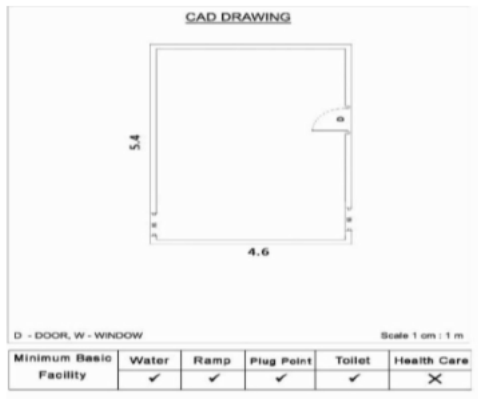

Nazri Naksha

Google Map View

Polling Station Building Front View

Polling Station Front View

Cad View

Key MAP View