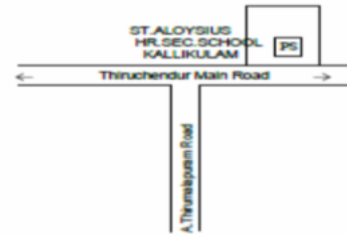

Key MAP View

a) Landmarks	b) Road Names	c) Traffic Flow
ST. ALOYSIUS HR. SEC. SCHOOL KALLIKULAM	Thiruchendur Main Road	A. Thirunelvelu Road
		PS POLLING STATION

KEY MAP VIEW