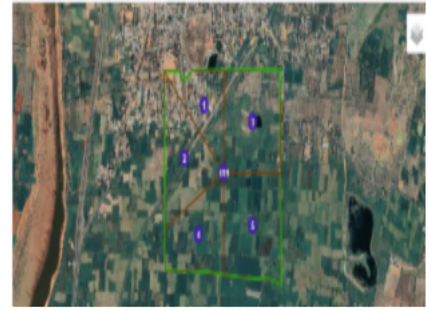

Nazri Naksha

Google Map View