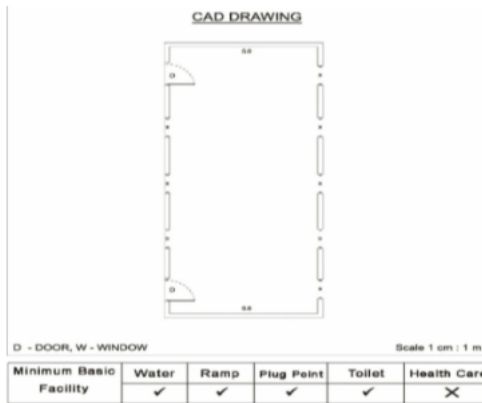

Nazri Naksha

Google Map View

Polling Station Building Front View

Polling Station Front View

Cad View

Key MAP View