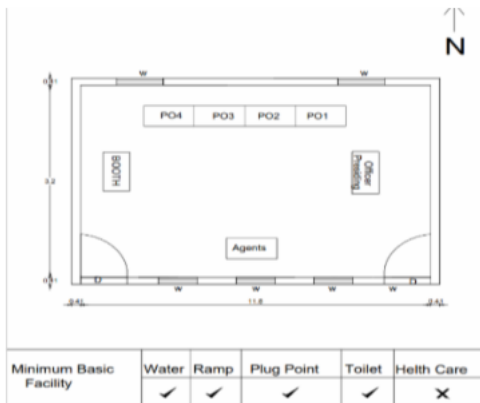

Nazri Naksha

Google Map View

Polling Station Building Front View

Polling Station Front View

Cad View

Key MAP View