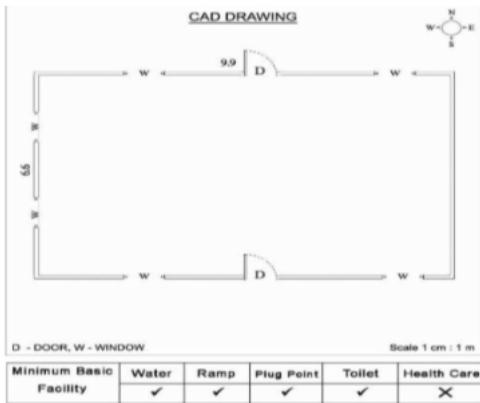

Nazri Naksha

Google Map View

Polling Station Building Front View

Polling Station Front View

Cad View

Key MAP View