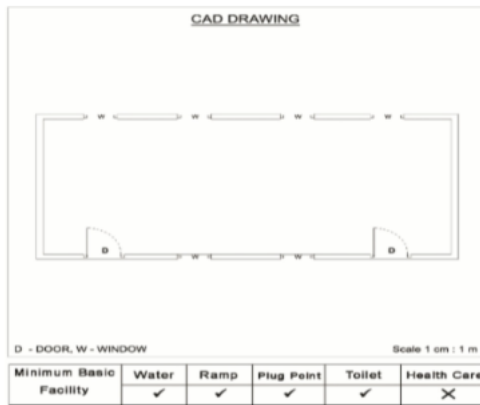

Nazri Naksha

Google Map View

Polling Station Building Front View

Polling Station Front View

Cad View

Key MAP View