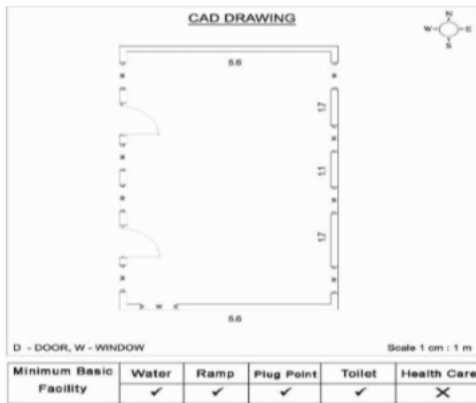

Nazri Naksha

Google Map View

Polling Station Building Front View

Polling Station Front View

Cad View

Key MAP View