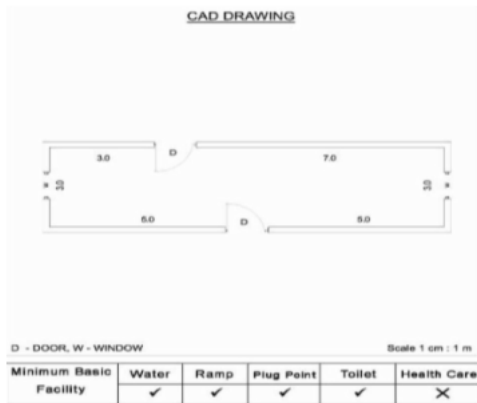

Nazri Naksha

Google Map View

Polling Station Building Front View

Polling Station Front View

Cad View

Key MAP View