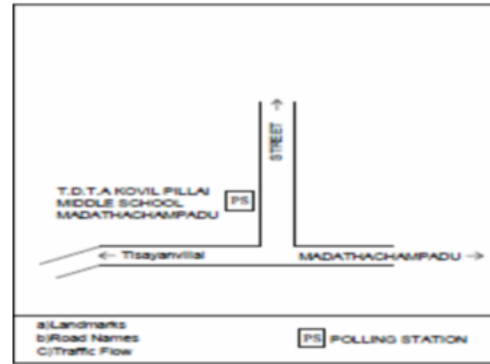

Key MAP View

KEY MAP VIEW