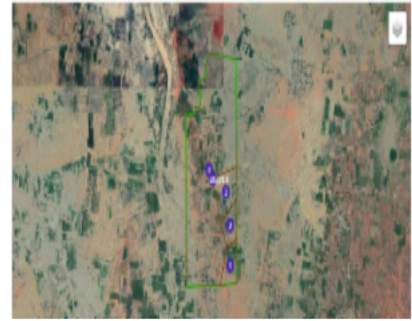

Nazri Naksha

Google Map View