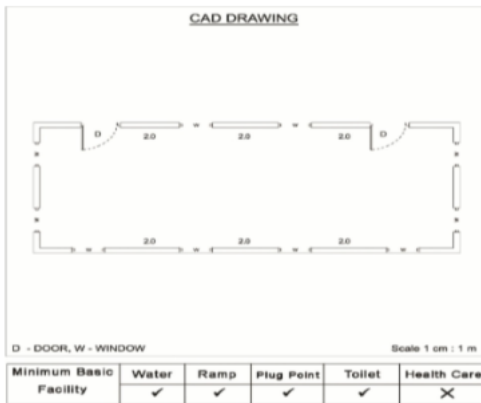

Nazri Naksha

Google Map View

Polling Station Building Front View

Polling Station Front View

Cad View

Key MAP View